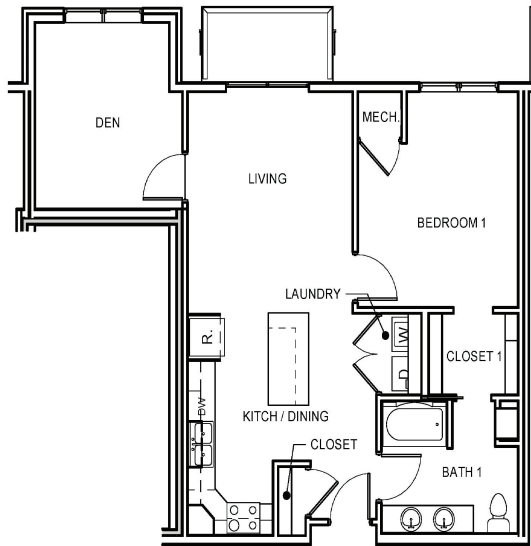

## Contact Us:

320-656-9296

mississippiview@inhproperties.com

Professionally Managed By  
INH Properties

Set high above the Mississippi River...A great and convenient location! Mississippi View Apartments is located off Benton Drive in Sauk Rapids. Extremely easy access to Highway 15 and Highway 10. This is a place for you to enjoy or relax after a long day by the outdoor pool or indoor sauna. Our floor plans offer spacious rooms with walk-in closets and two bath options. Mississippi View Apartments are near SCTCC, St. Cloud Hospital, parks, walking trails and shopping.

# Floor Plans:

1 Bed 1 Bath - 624 Sq Ft

1 Bed 1 Bath + Den - 724 Sq Ft

2 Bed 1 Bath - 909 Sq Ft

2 Bed 2 Bath - 909 Sq Ft

3 Bed 2 Bath - 1,072 Sq Ft